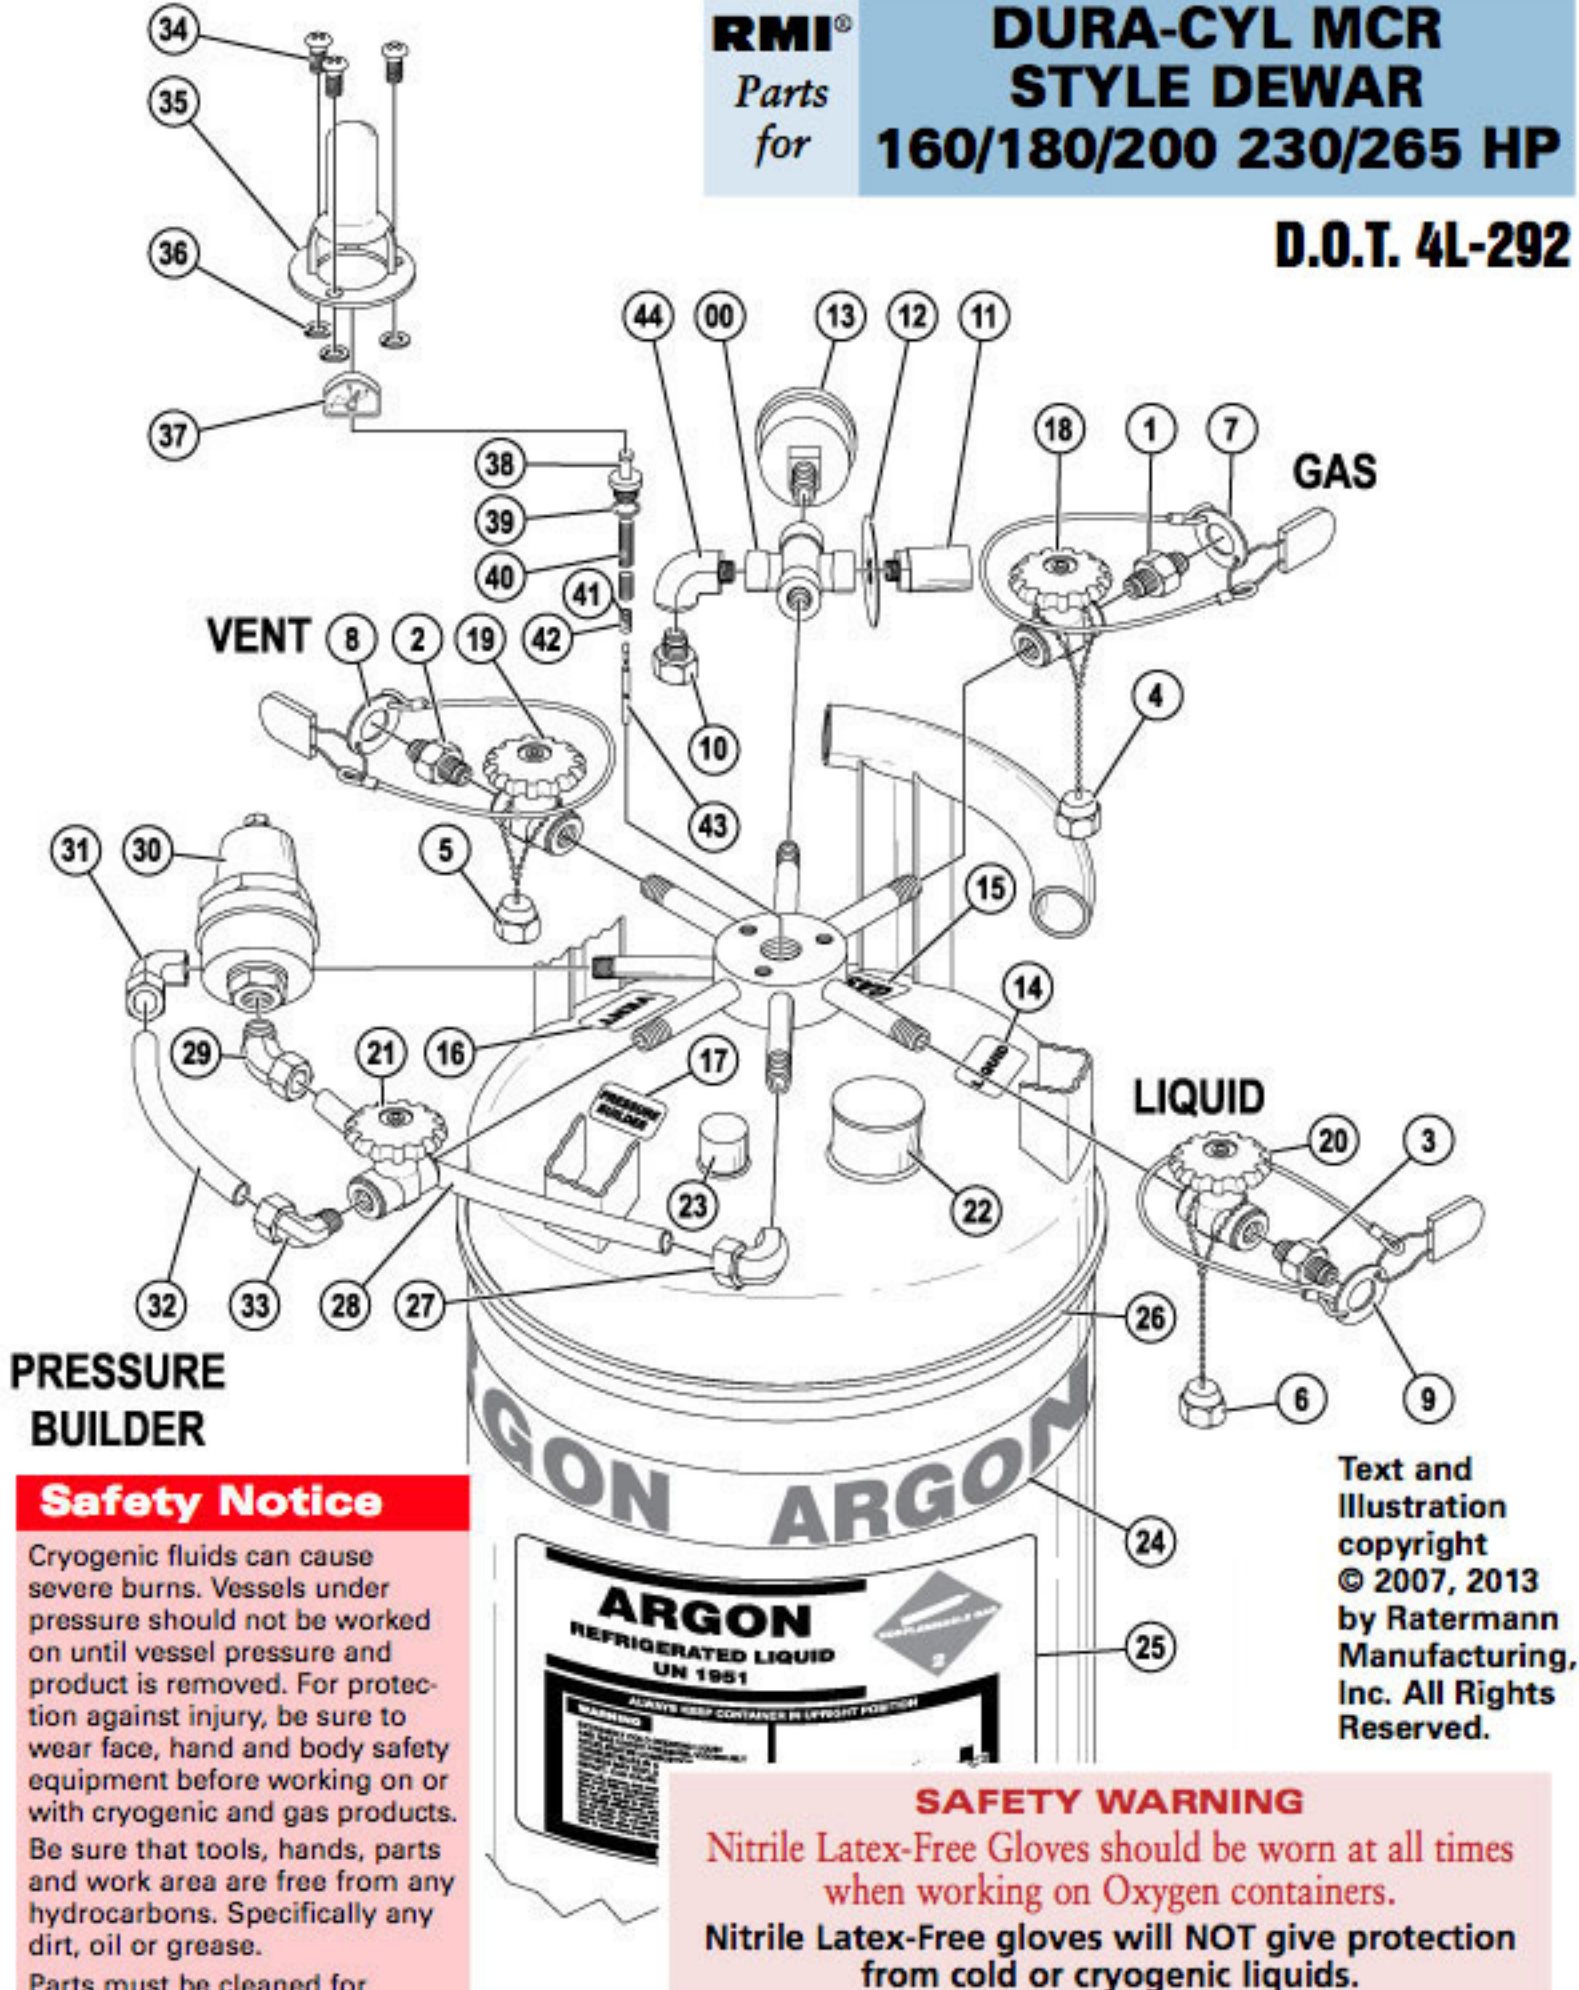

RFMI®Parts
for**DURA-CYL MCR
STYLE DEWAR
160/180/200 230/265 HP****D.O.T. 4L-292**

Text and
Illustration
copyright
© 2007, 2013
by Ratermann
Manufacturing,
Inc. All Rights
Reserved.

Dura-Cyl is a trademark of Chart Industries, Inc. RMI® Parts are not licensed, approved or sponsored by the trademark owners.