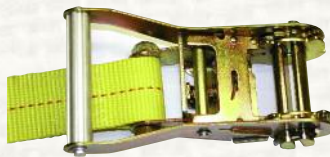

Sewn Loop

Code: **SL**
 Working Load Limit: 5000 lbs.

Ratchets

Standard

Code: **2S**
 Working Load Limit: 3670 lbs.

Wide Handle

Code: **2W**
 Working Load Limit: 3670 lbs.

Long Wide Handle