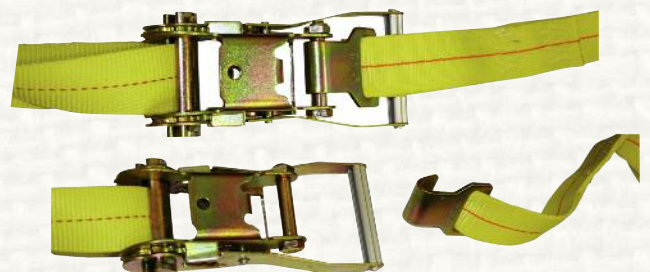

Sewn Loop

Code: **SL**
 Working Load Limit: 5000 lbs.

Ratchets

Standard

Code: **2S**
 Working Load Limit: 3670 lbs.

Wide Handle

Code: **2W**
 Working Load Limit: 3670 lbs.

Long Wide Handle

Code: **2LW**
 Working Load Limit: 3670 lbs.

Quick Disconnect Option

Code: **QD**
 Working Load Limit: 1835 lbs.

Custom Color Straps and Imprinting Available
 Call 1-800-264-7793 for Details.