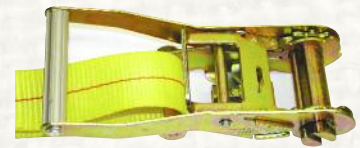

Sewn Loop

Code: **SL**
 Working Load Limit: 5000 lbs.

Ratchets

Standard

Code: **2S**
 Working Load Limit: 3670 lbs.

Wide Handle

Code: **2W**
 Working Load Limit: 3670 lbs.

Long Wide Handle