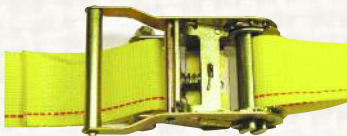

End Options

Flat Hook

Code: **FH**
 Working Load Limit: 3335 lbs.

Flat Hook Wide

Code: **WFH**
 Working Load Limit: 4000 lbs.

Snap Hook

Code: **SH**
 Working Load Limit: 3335 lbs.

Twisted Snap Hook

Code: **TSH**
 Working Load Limit: 3335 lbs.

Wire Hook

Code: **WH**
 Working Load Limit: 3335 lbs.

D-Ring

Code: **DR**
 Working Load Limit: 1670 lbs.

Flat Delta Ring

Code: **FDR**
 Working Load Limit: 3335 lbs.

Sewn Loop

Code: **SL**
 Working Load Limit: 5000 lbs.

Ratchets

Standard

Code: **2S**
 Working Load Limit: 3670 lbs.

Wide Handle

Code: **2W**
 Working Load Limit: 3670 lbs.

Long Wide Handle